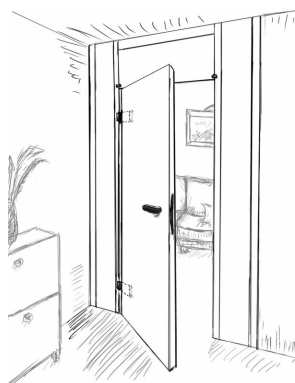

Different shades of Black

What has long been accepted in furniture design is also becoming more and more common in door design: discreet but highly functional door furniture design and dark surfaces. „Black is beautiful“ is therefore also the motto at BaSys. The company plays up the tones and nuances of the color black in all its hinge and strike plate systems as well as accessory products, such as lock forends or panel holders.

In doing so, BaSys pulls out all the stops in terms of surface treatment – always in a fine balance between design and stress. However, the presentation at Frontale does not only demonstrate surface competence. In combination with the handles and locking cylinders of other manufacturers, it also shows how consistently designed hardware technology influences the appearance of the door.

The combination of attractive design and intelligent function continues to gain importance in door manufacturing. This is by no means just a passing trend. When it comes to building, people today are looking very closely at durability without maintenance, discreet, timeless design, and flexibility in adapting to increased requirements. The fact that BaSys has lost nothing of its innovative power even during the pandemic is demonstrated by its appearance at Fensterbau Frontale 2022.

Caption: The new version of a concealed hinge with integrated door closer, a three-dimensionally adjustable panel holder and color consistency in door hardware - the topics with which BaSys is going to Fensterbau Frontale 2022 move doors and people alike. Sketch: BaSys